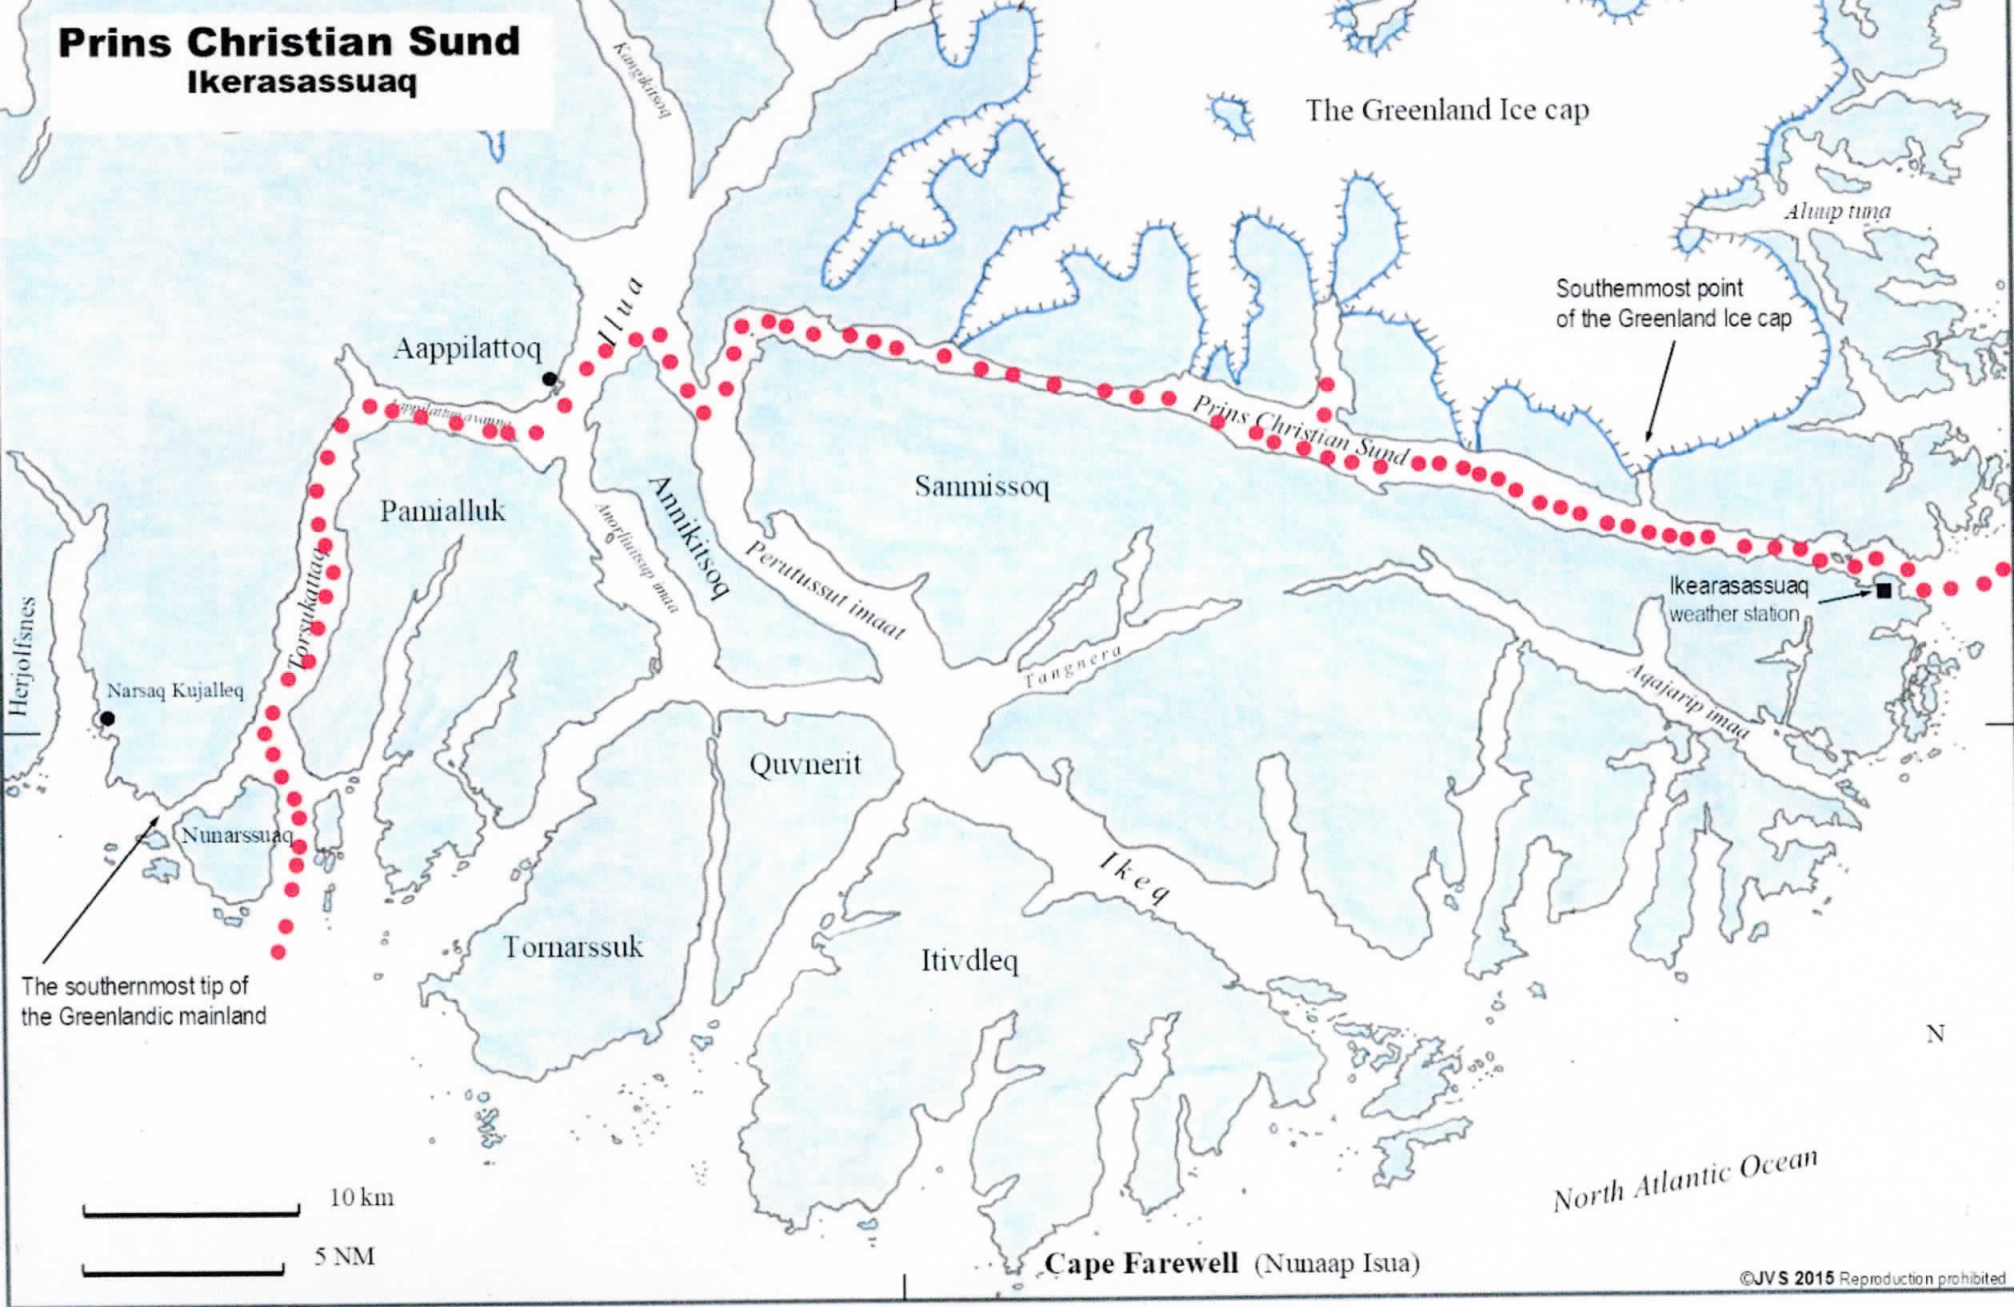

Prins Christian Sund Ikerasassuaq

The Greenland Ice cap

Aluup tuga

Southernmost point of the Greenland Ice cap

Aappilattoq

Prins Christian Sund

Sannissoq

Ikerasassuaq weather station

Pamialluk

Annikitsiq

Perutussut imaat

Tangnera

Agajarip imaa

Quvnerit

Ikeq

Tomarssuk

Itivdleq

Narsaq Kujalleq

Nunarssuaq

The southernmost tip of the Greenlandic mainland

10 km

5 NM

Cape Farewell (Nunaap Isua)

North Atlantic Ocean