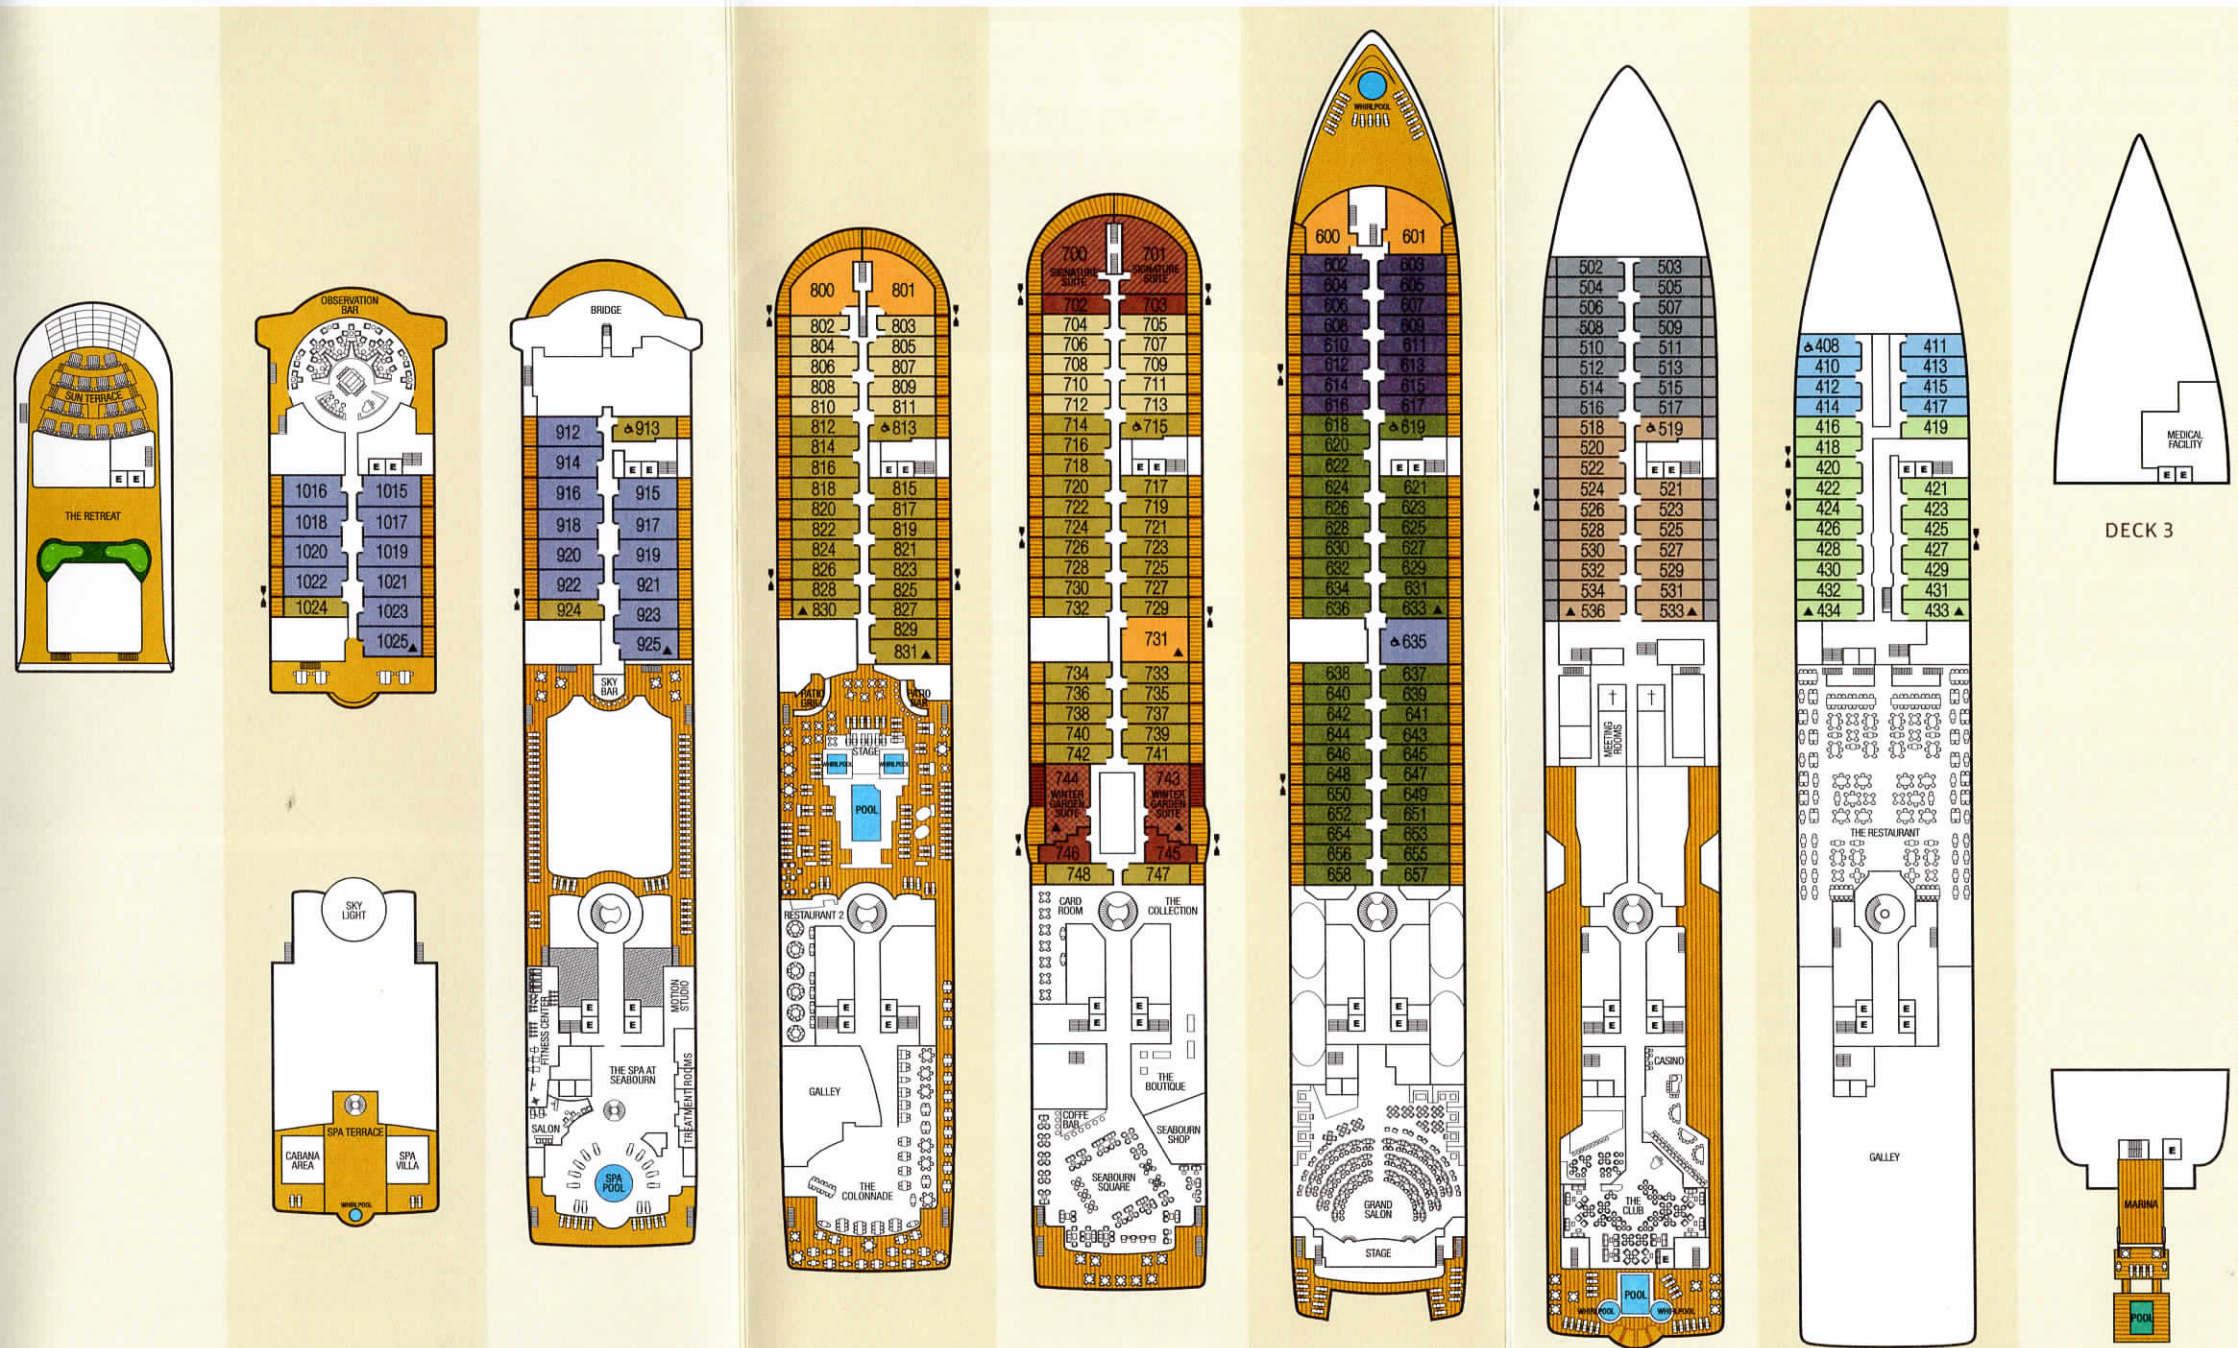

Suites 408 – 434.

DECK 3

Medical Facility

DECK 2

Watersports Marina Includes an in-sea pool and complimentary watersports available on Marina Days and beach parties ashore on cruises where conditions and local government authorities permit. Consult your daily program.

SEABOURN®

NAUTICAL TERMS

AFT	Near or toward the rear of the ship.
AMIDSHIPS	In or toward the middle of the ship; the longitudinal center portion of the ship.
BOW	The forward most part of the ship.
BRIDGE	Navigational command control center in the forward part of the ship.
GALLEY	The ship's kitchen.
GANGWAY	The stairway or ramp between the ship and dock.
KNOT	1 nautical mile per hour.
NAUTICAL MILE	one sixtieth of a degree of the earth's circumference, equal to 6,080.2 ft. (land mile = 5280 feet).
PORT	The left side of a ship when facing forward
STARBOARD	The right side of a ship when facing forward.
STERN	The aft most part of the ship.
TENDER	A smaller vessel used to transport guests between the ship and shore when the ship is at anchor.

SUITE CATEGORIES

- SUITE GR
- SUITE SS
- SUITE WG
- SUITE OW
- SUITE PH
- SUITE V6
- SUITE V5
- SUITE V4
- SUITE V3
- SUITE V2
- SUITE V1
- SUITE A1
- SUITE A

- E Elevator
- † Self Service Launderette

Deck plans shown are for illustration purposes only.

DECK 11

DECK 10

DECK 9

DECK 8

DECK 7

DECK 6

DECK 5

DECK 4